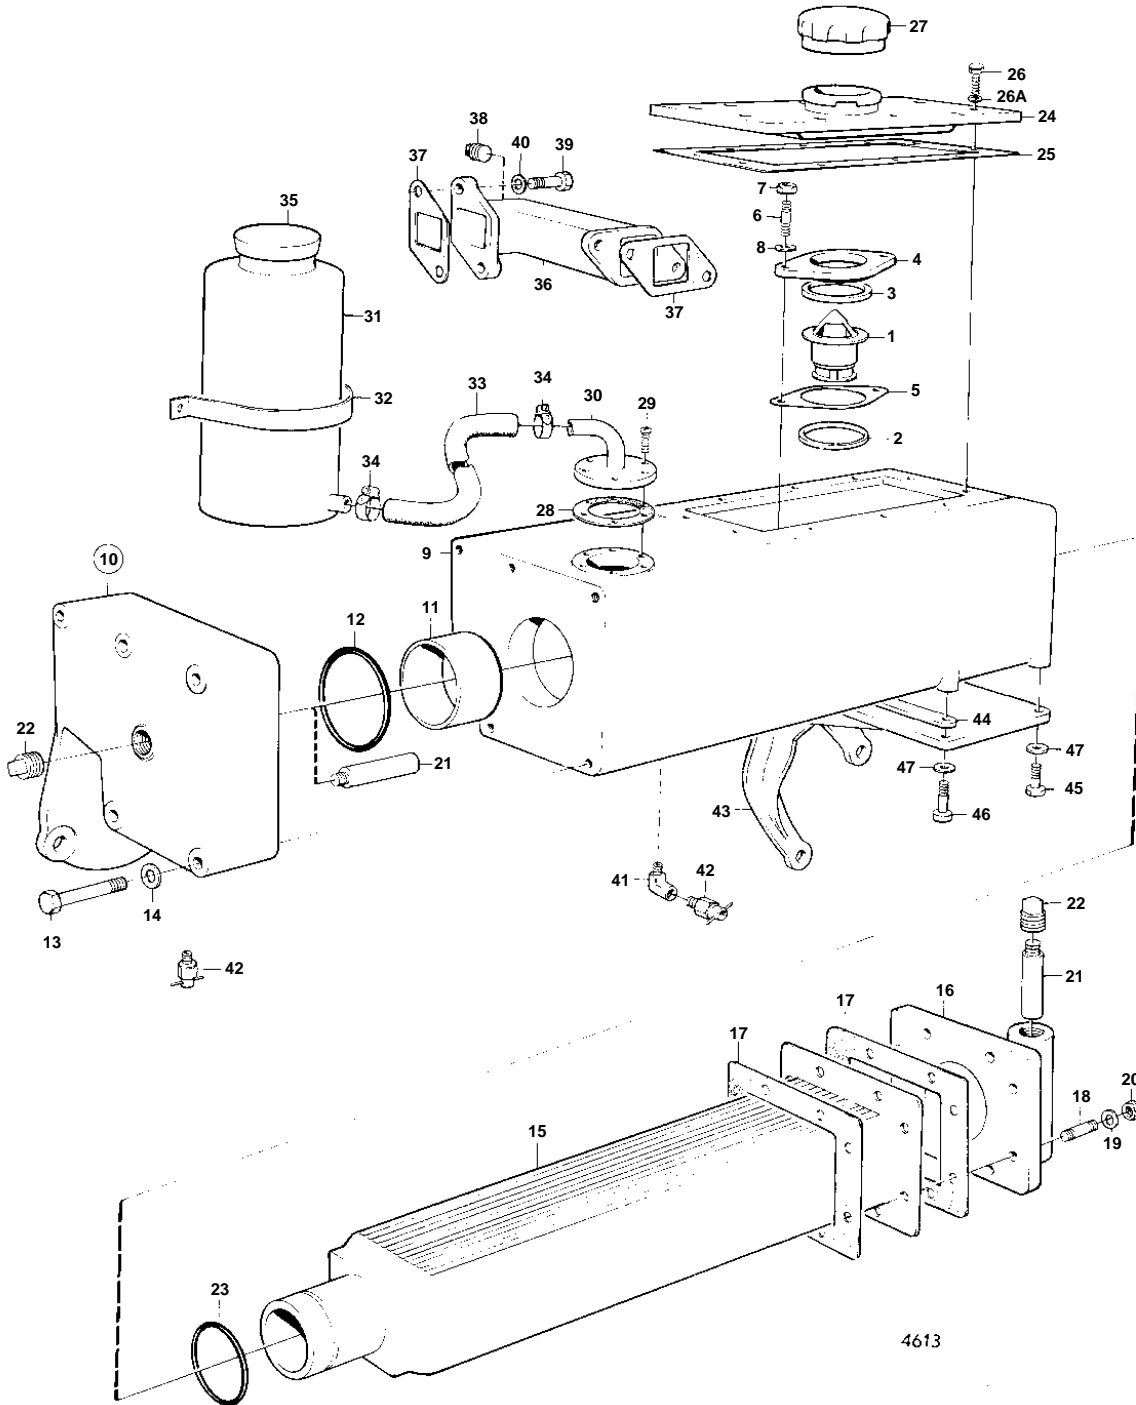

AQD21A, MD21A

AQD21A, MD21A

| REF | PART NO. | QTY | DESCRIPTION | NOTES |
|-----|----------|-----|----------------------|-------------|
| 1 | | 1 | Thermostat | |
| 2 | | 1 | Spacer ring | |
| 3 | 416033 | 1 | Sealing ring | (418361) |
| 4 | | 1 | Plate | |
| 5 | 817918 | 1 | Gasket | |
| 6 | | 2 | Stud | |
| 7 | | 2 | Hexagon nut | |
| 8 | 941670 | 2 | Washer | |
| 9 | | 1 | Heat exchanger housi | |
| 10 | | 1 | End cover | |
| 11 | | 1 | · Bushing | |
| 12 | 960183 | 1 | O-ring | |
| 13 | 955305 | 5 | Hexagon screw | |
| 14 | 955894 | 5 | Washer | |
| 15 | 826646 | 1 | Insert | |
| 16 | 825683 | 1 | End plate | |
| 17 | 818352 | 2 | Gasket | |
| 18 | 953043 | 8 | Stud | |
| 19 | 955894 | 8 | Washer | |
| 20 | 955782 | 8 | Hexagon nut | |
| 21 | 800476 | 3 | Zinc electrode | |
| 22 | 800475 | 3 | Plug | |
| 23 | 925069 | 2 | O-ring | |
| 24 | | 1 | Cover | |
| 25 | 826601 | 1 | Gasket | |
| 26 | 956205 | 10 | Cross recessed screw | EARLY TYPE |
| | 955271 | 10 | Hexagon screw | LATE TYPE |
| 26A | 941906 | 10 | Spring washer | LATE TYPE |
| 27 | 323685 | 1 | Radiator cap insert | |
| 28 | 330699 | 1 | Gasket | |
| 29 | | 6 | Cross recessed screw | |
| 30 | | 1 | Hose attachment | |
| 31 | 686834 | 1 | Expansion tank | |
| 32 | 679535 | 1 | Clamp | |
| 33 | 942700 | X | Hose | L = 2000 MM |
| 34 | 943469 | 2 | Hose clamp | (959363) |
| 35 | 829205 | 1 | Cardboard tube | |
| 36 | | 1 | Riser | |
| 37 | 411168 | 2 | Gasket | |
| 38 | 800475 | 1 | Plug | |
| 39 | 940142 | 4 | Hexagon screw | |
| 40 | 955894 | 4 | Washer | |
| 41 | 16218 | 1 | Elbow nipple | |
| 42 | 82744 | 2 | Shut-off cock | |
| 43 | | 1 | Bracket | |
| 44 | | 1 | Spacer | |
| 45 | 955318 | 2 | Hexagon screw | |
| 46 | 955319 | 2 | Hexagon screw | |
| 47 | 941908 | 4 | Spring washer | |